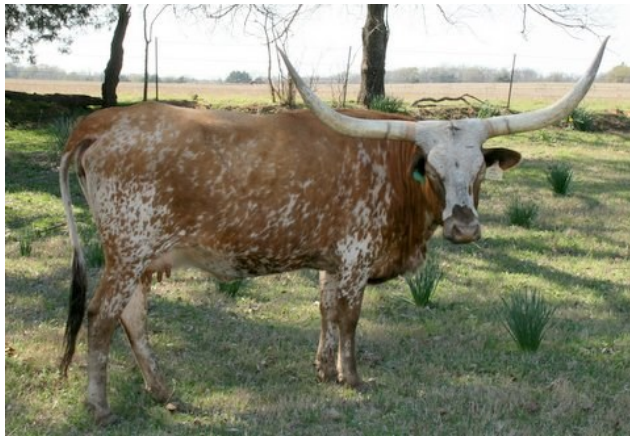

DC AMY JANE

Date of Birth: 05/12/2012
Registration 1: 260013
Breeder: Deer Creek Longhorns
Owner: Kever, Matt & Mark

Courtesy of Timber Creek Ranch

Total Horn: 72.0000 on 01/07/2017
TTT: 65.0000 on 08/09/2020